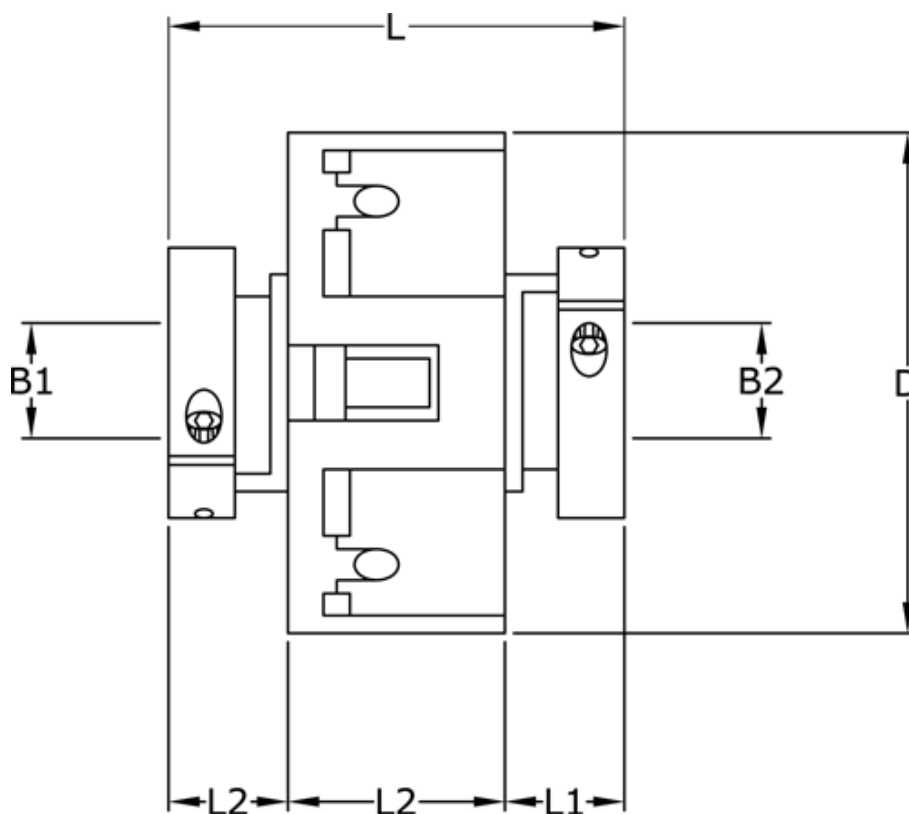

# Data Sheet

Article number: 3322205412835

Description: Uni-Lat Coupling size 205.41.28.35  
clamp hub, bore 8/12 mm

## Measures

B1	= 8
B2	= 12
D	= 41
L	= 38.1
L1	= 13.5
L2	= 11.2
Screw	= M4